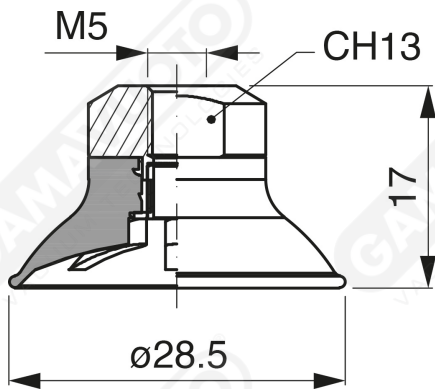

Spherical suction cups - GF Series

Art. GF 30 45

Art. GF 30 00

Art. GF 30 20

Art. GF 30 60 ÷ 64

Art. GF 30 60
with filter

Art. GF 30 61
with filter and check valve

Art. GF 30 63
without filter

Art. GF 30 64
with check valve without filter

Art. GF 30 90 ÷ 93

Art. GF 30 90
with filter

Art. GF 30 91
with check valve

Art. GF 30 93
without filter