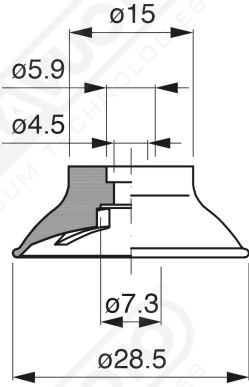

Spherical suction cups - GF Series

Art. GF 30 45

Art. GF 30 00

Art. GF 30 20

Art. GF 30 60 ÷ 64

Art. GF 30 60
with filter

Art. GF 30 61
with filter and check valve

Art. GF 30 63
without filter

Art. GF 30 64
with check valve without filter

Art. GF 30 90 ÷ 93

Art. GF 30 90
with filter

Art. GF 30 91
with check valve

Art. GF 30 93
without filter