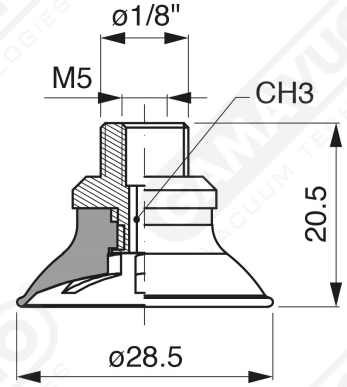

Spherical suction cups - GF Series

Art. GF 30 45

Art. GF 30 00

Art. GF 30 20

Art. GF 30 60 ÷ 64

Art. GF 30 60
with filter

Art. GF 30 61
with filter and check valve

Art. GF 30 63
without filter

Art. GF 30 64
with check valve without filter

Art. GF 30 90 ÷ 93

Art. GF 30 90
with filter

Art. GF 30 91
with check valve

Art. GF 30 93
without filter