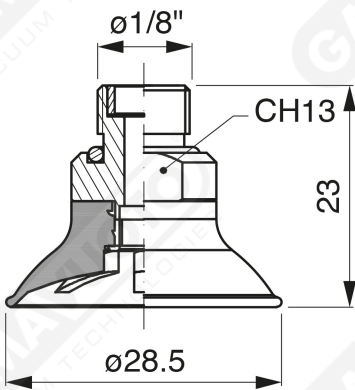

Spherical suction cups - GF Series

Art. GF 30 45

Art. GF 30 00

Art. GF 30 20

Art. GF 30 60 ÷ 64

Art. GF 30 60
with filter

Art. GF 30 61
with filter and check valve

Art. GF 30 63
without filter

Art. GF 30 64
with check valve without filter

Art. GF 30 90 ÷ 93

Art. GF 30 90
with filter

Art. GF 30 91
with check valve

Art. GF 30 93
without filter