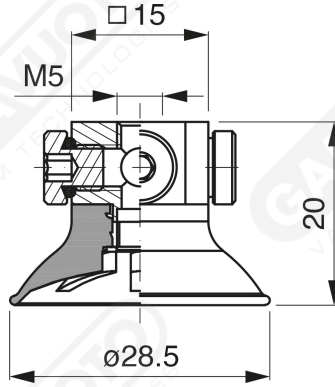

Spherical suction cups - GF Series

Art. GF 30 45

Art. GF 30 00

Art. GF 30 20

Art. GF 30 60 ÷ 64

Art. GF 30 60
with filter

Art. GF 30 61
with filter and check valve

Art. GF 30 63
without filter

Art. GF 30 64
with check valve without filter

Art. GF 30 90 ÷ 93

Art. GF 30 90
with filter

Art. GF 30 91
with check valve

Art. GF 30 93
without filter